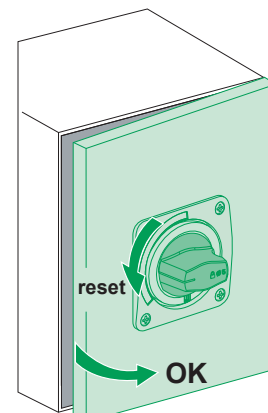

mm

ON

OFF

Tripped

Reset

ON + RELEASE

OFF

ON