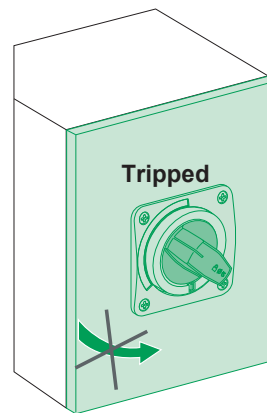

mm

ON

OFF

Tripped

Reset

ON + RELEASE

OFF

ON