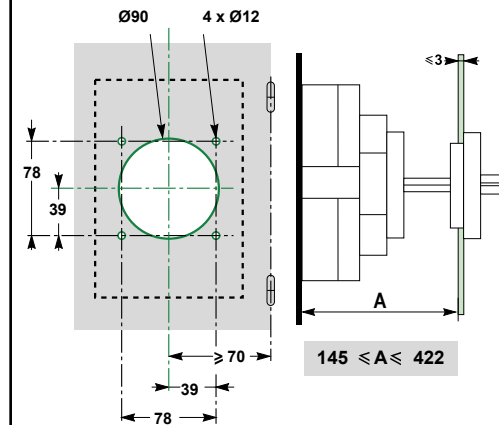

4818757610-04

EasyPact™

Extended Rotary Handle

Commande rotative prolongée

Manija rotativa extendida

Manopia rotativa prolongada

The manufacturer assumes no responsibility for damage resulting from the non-application or incorrect application of the instructions provided herein.

Le non respect des indications de la présente notice ne saurait engager la responsabilité du constructeur.

EZAROTE

Schneider Electric

WARNING

Hazardous voltage can shock, burn or cause death. Disconnect power from source before installing, modifying or servicing.

mm